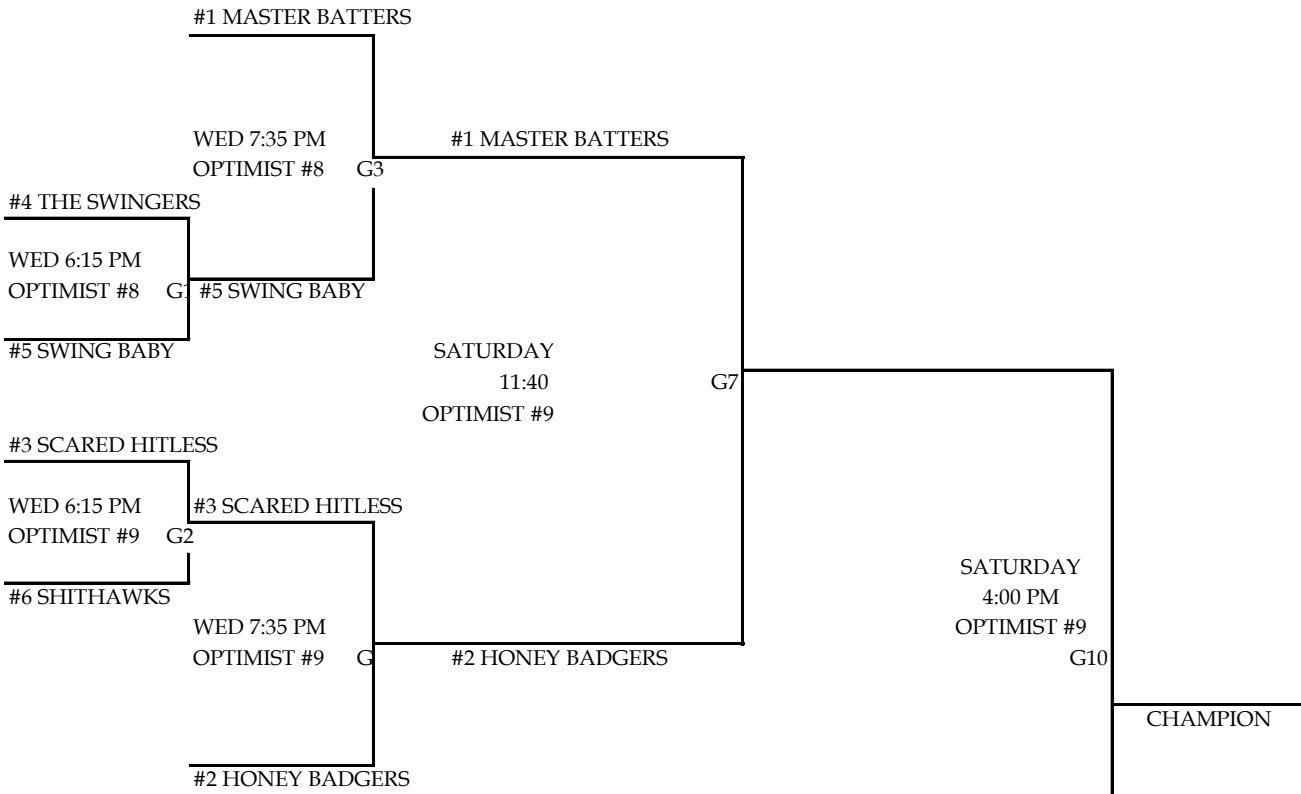

# WEDNESDAY DIVISION - TIER 1 - PLAYOFFS

Loser's Bracket